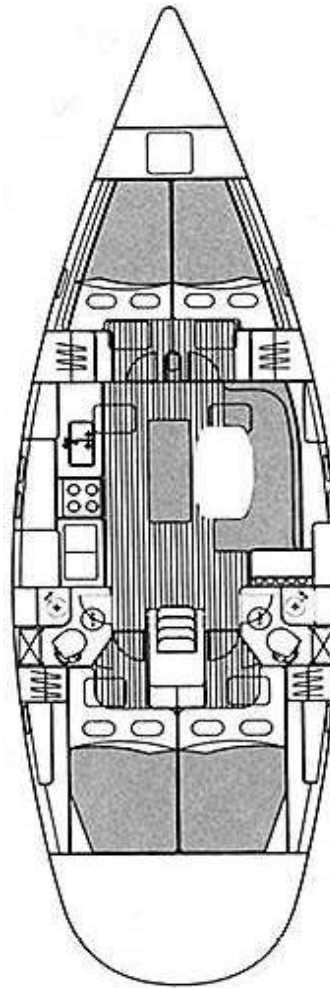

Type	Oceanis 461
Name	Kolossos
Built / last rebuild	2000/2006
Hull	Monohull

Accommodation information

Hot water	Yes
Cd player	Yes
Radio	Yes
Wc	2

Cabins

Max. number of guests on board	10
Single cabins	0
Double cabins	4
Saloon	2
Saloon table (can lower as extra bed)	
Number of showers	2

Communication equipment

VHF Radio	Yes
-----------	-----

Deck

Shower deck	1
Hot water	Yes
Bimini top	Yes / 2006
Sprayhood	Yes / 2006
Teak	Yes

Oceanis_461

Dimensions

Draft	1.75 meters
Beam	4.25 meters
Length (L.O.A)	14.00 meters